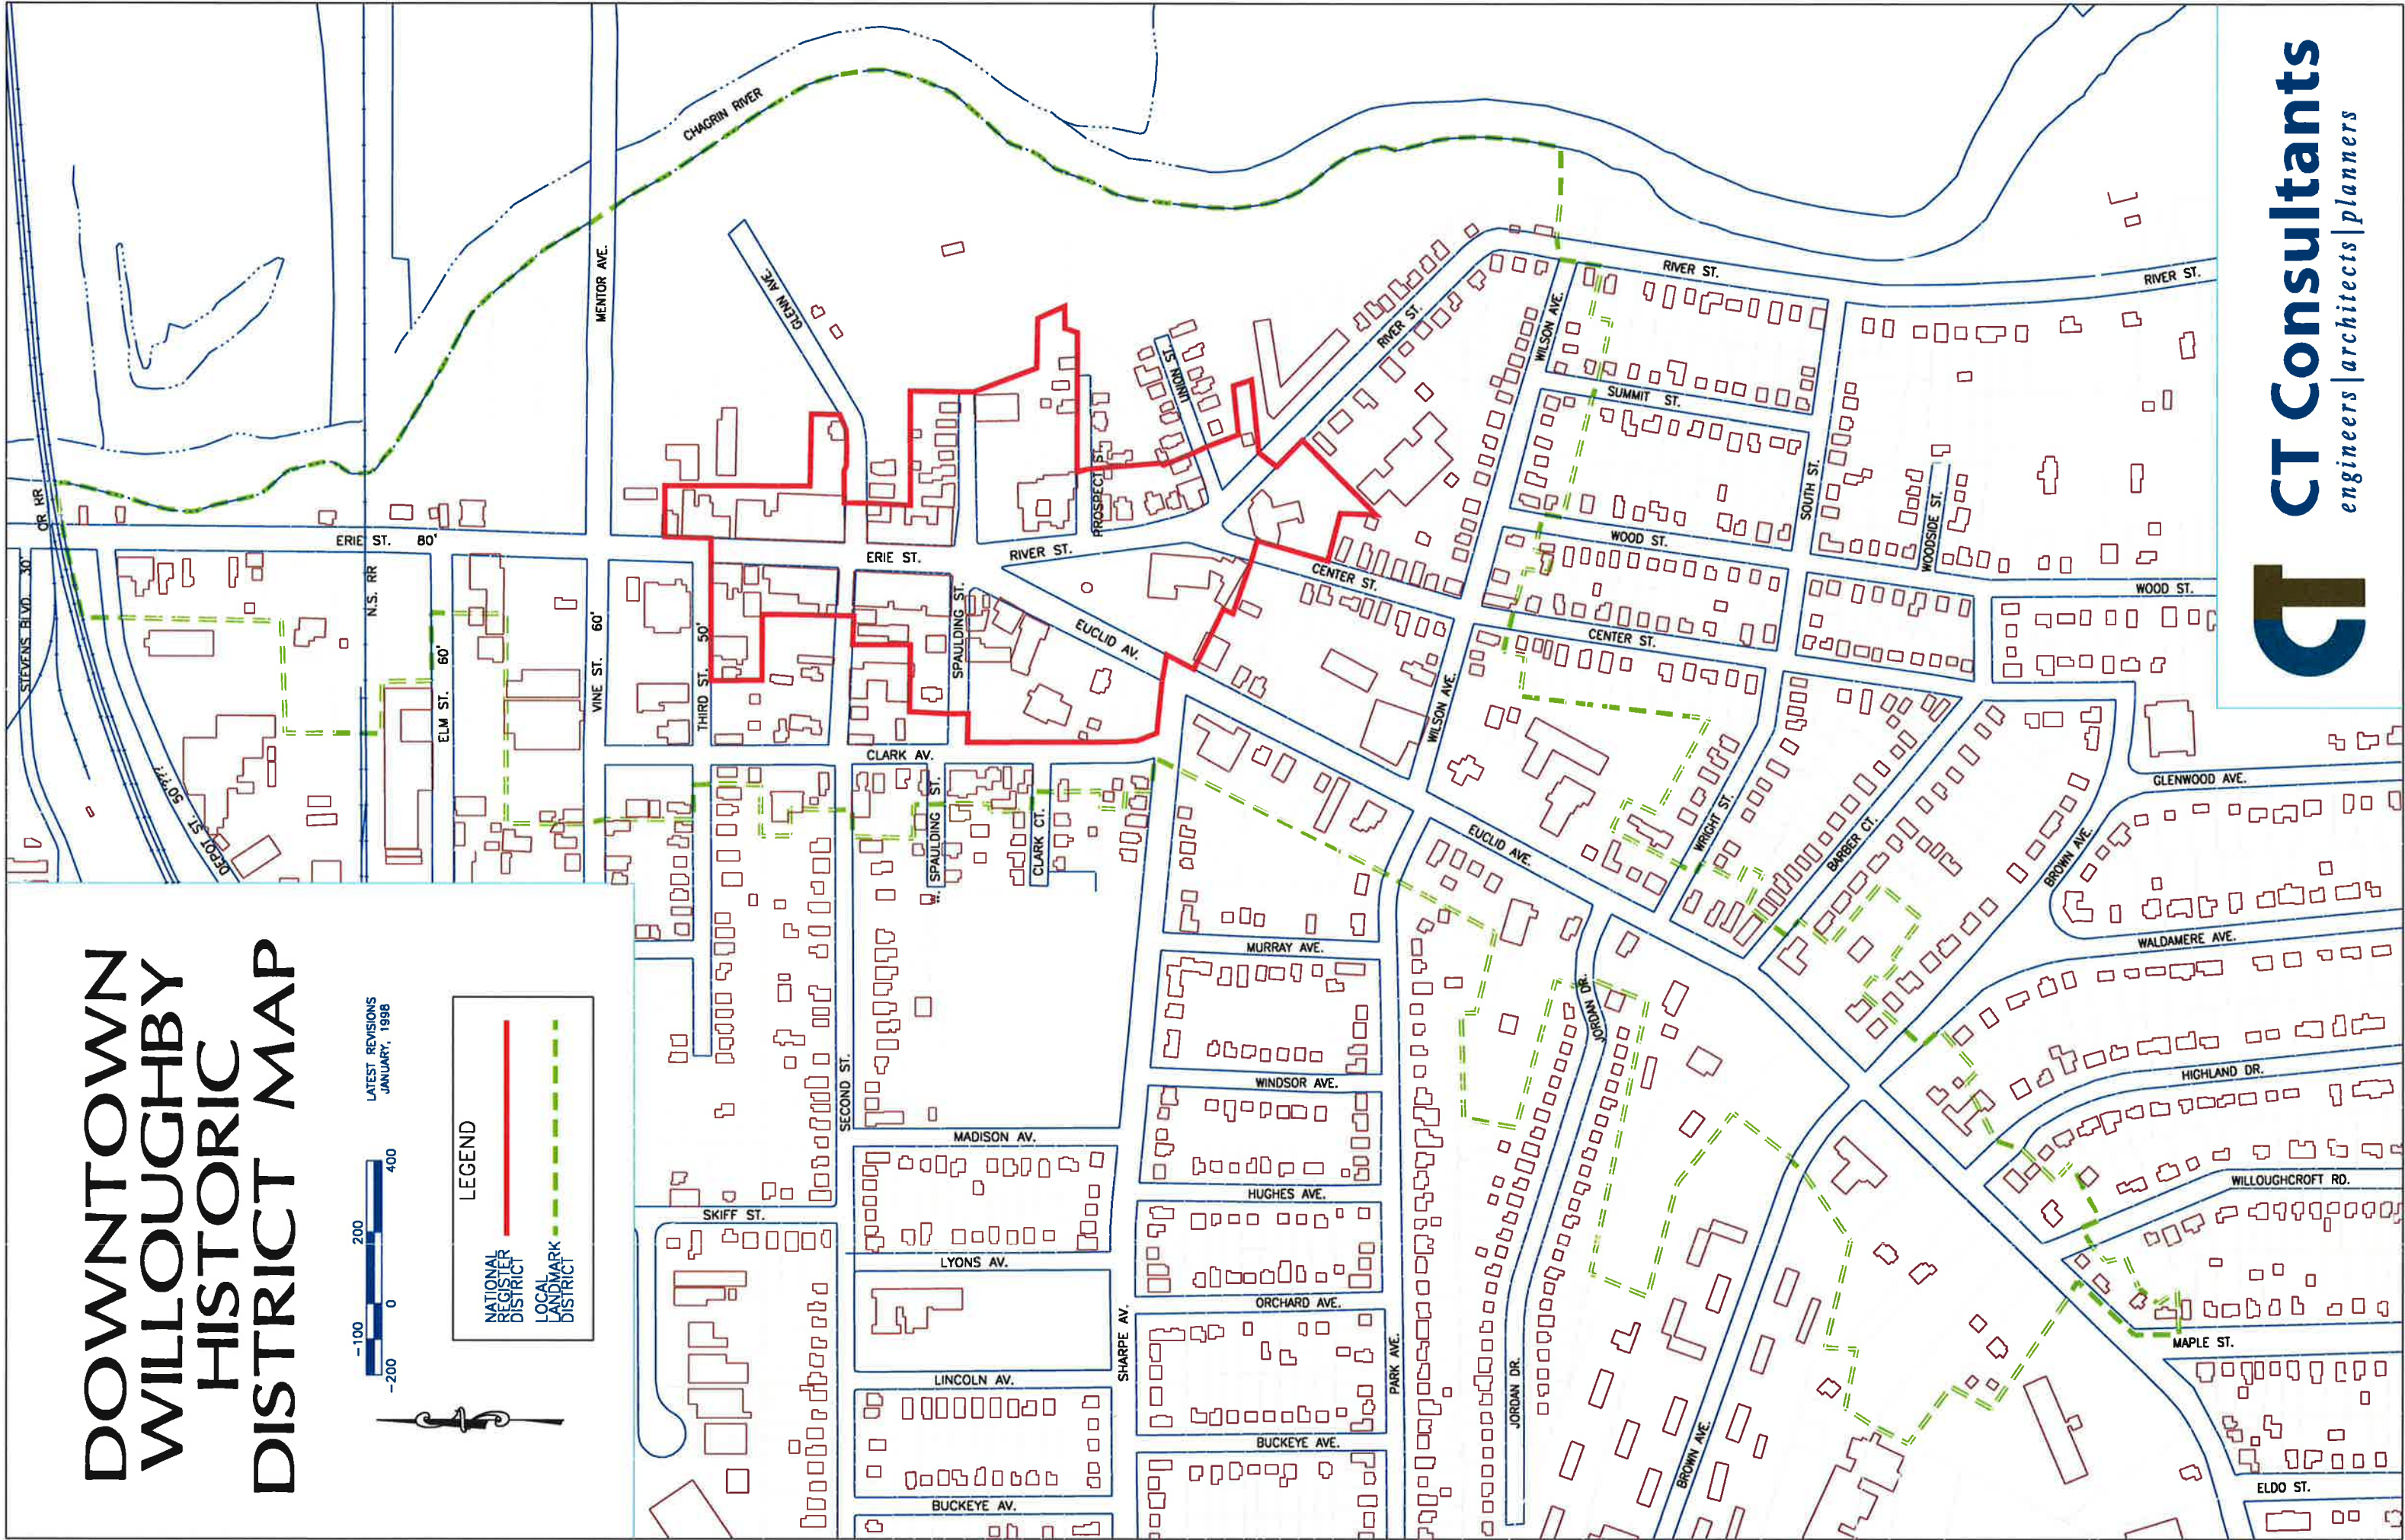

DOWNTOWN WILLOUGHBY HISTORIC DISTRICT MAP

LATEST REVISIONS
JANUARY, 1998

LEGEND

- NATIONAL REGISTER DISTRICT (indicated by a solid red line)
- LOCAL LANDMARK DISTRICT (indicated by a dashed green line)

CT Consultants
engineers | architects | planners