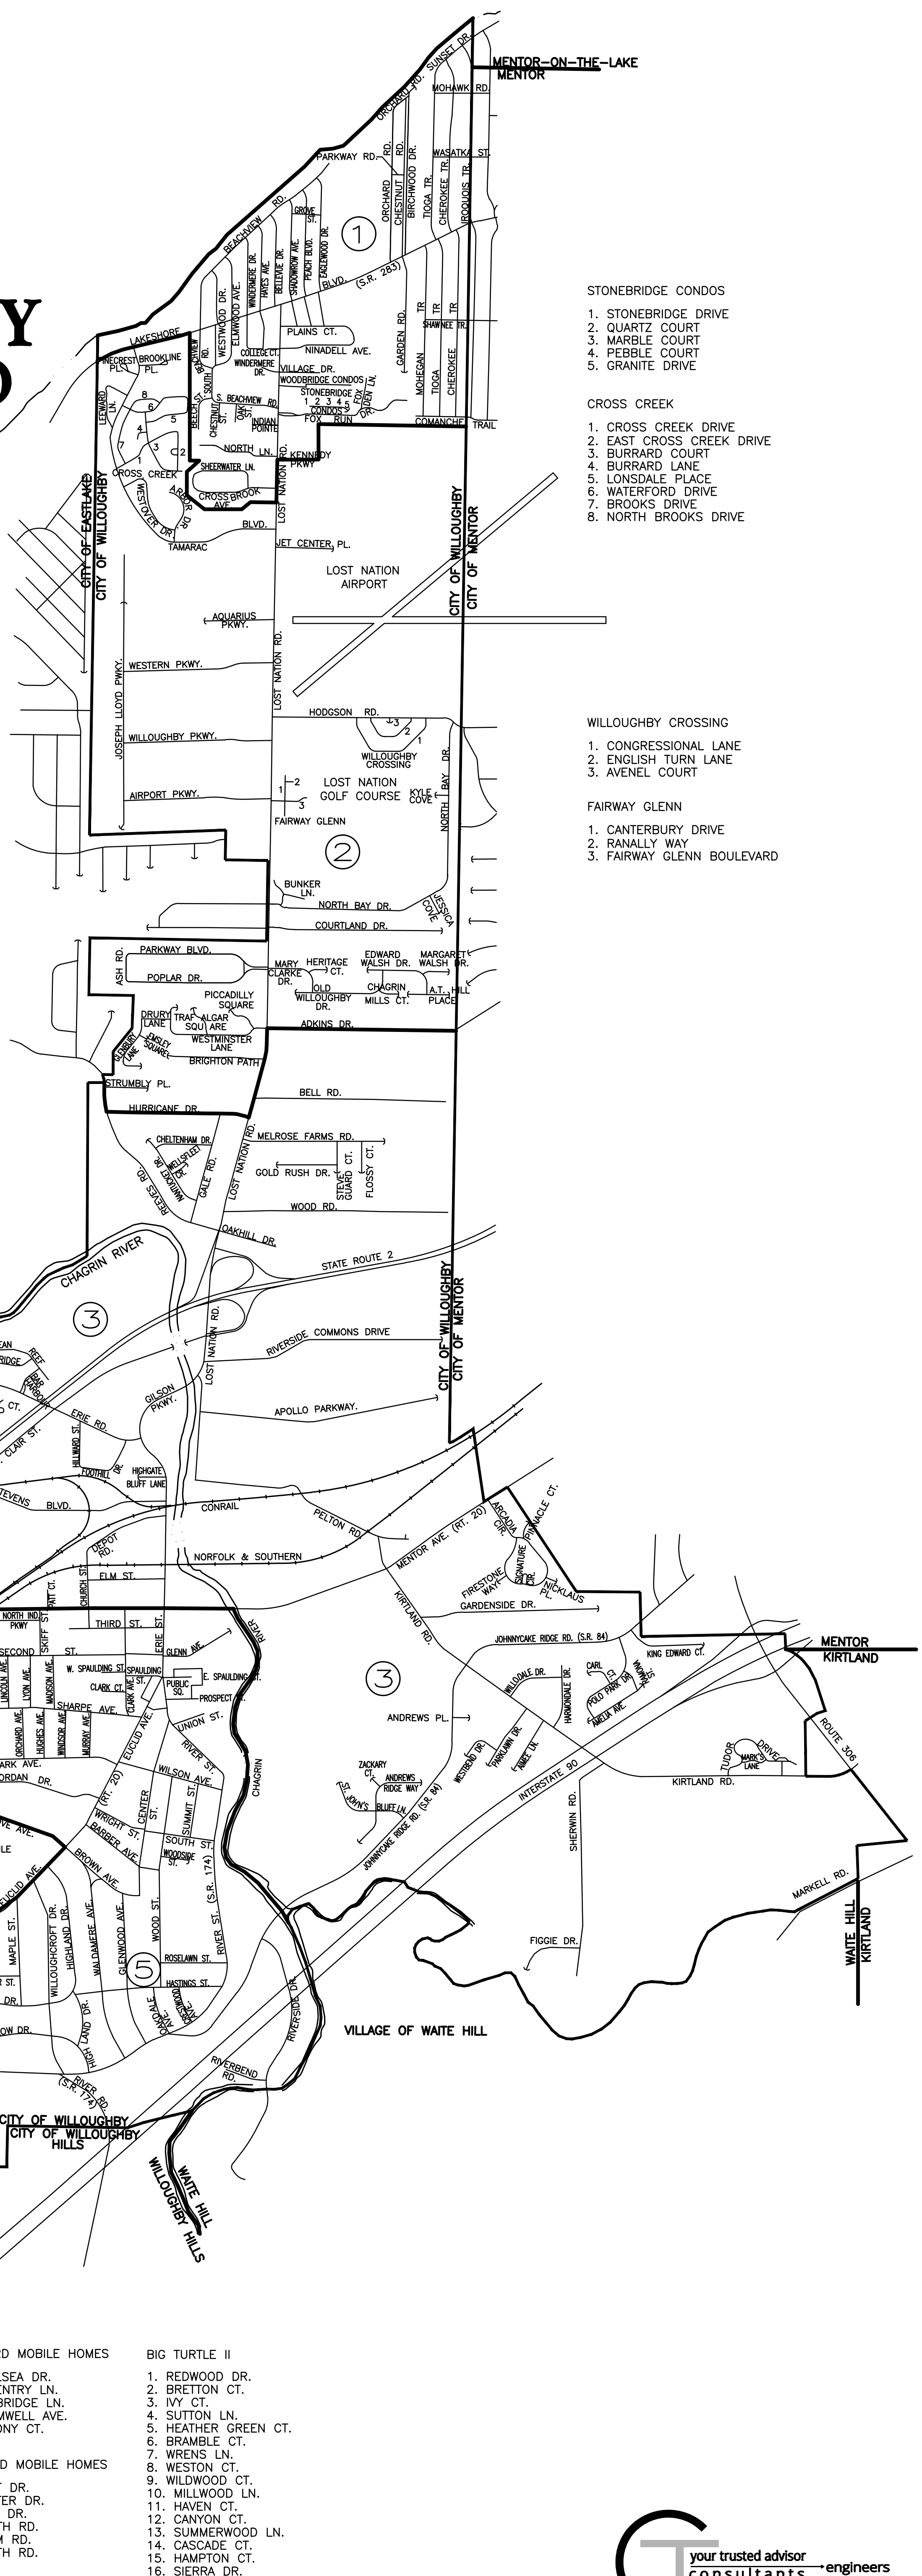

# STREET MAP OF THE CITY OF WILLOUGHBY LAKE COUNTY, OHIO

INCLUDING PRIVATE STREETS  
WITH WARD BOUNDARIES

LATEST REVISIONS  
MAY 2018

### CROSS CREEK

1. CROSS CREEK DRIVE
2. EAST CROSS CREEK DRIVE
3. BURRARD COURT
4. BURRARD LANE
5. LONSDALE PLACE
6. WATERFORD DRIVE
7. BROOKS DRIVE
8. NORTH BROOKS DRIVE

### WILLOUGHBY CROSSING

1. CONGRESSIONAL LANE
2. ENGLISH TURN LANE
3. AVENEL COURT

### FAIRWAY GLENN

1. CANTERBURY DRIVE
2. RANALLY WAY
3. FAIRWAY GLENN BOULEVARD